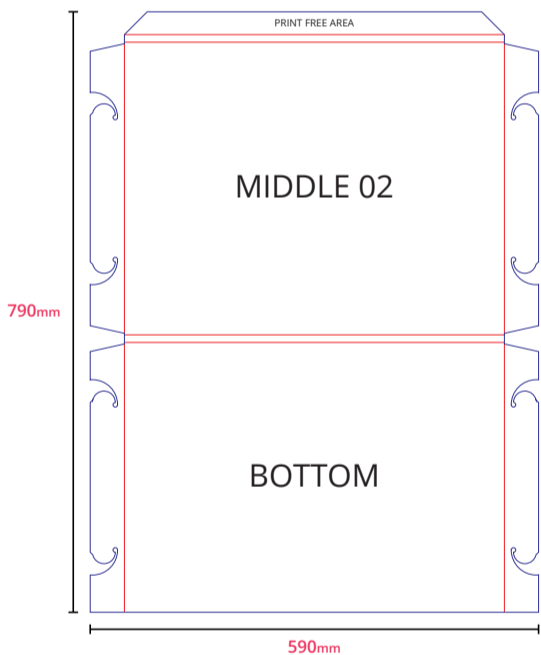

RESOURCE

DIVERSITY IN PRINT

ARTWORK GUIDELINES OVAL CARD POPUP TOTEM

SAMPLE DESIGN

FILE SETUP

Please use template file below to ensure design requirements above are met:

- RESOURCE PRINT - OVAL CARD POPUP TOTEM - TEMPLATE.ai