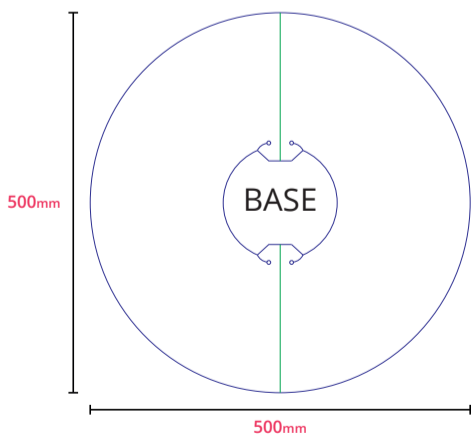

RESOURCE

DIVERSITY IN PRINT

ARTWORK GUIDELINES OVAL CARD POPUP TOTEM

SAMPLE DESIGN

FILE SETUP

Please use template file below to ensure design requirements above are met:

- RESOURCE PRINT - OVAL CARD POPUP TOTEM - TEMPLATE.ai