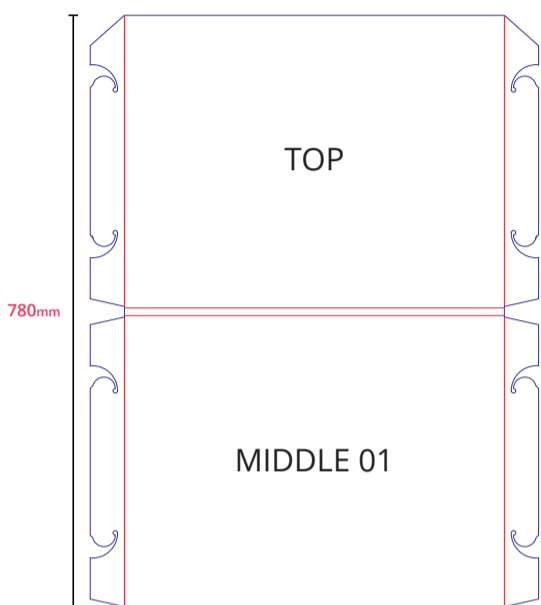

RESOURCE

DIVERSITY IN PRINT

ARTWORK GUIDELINES OVAL CARD POPUP TOTEM

SAMPLE DESIGN

FILE SETUP

Please use template file below to ensure design requirements above are met:

- RESOURCE PRINT - OVAL CARD POPUP TOTEM - TEMPLATE.ai