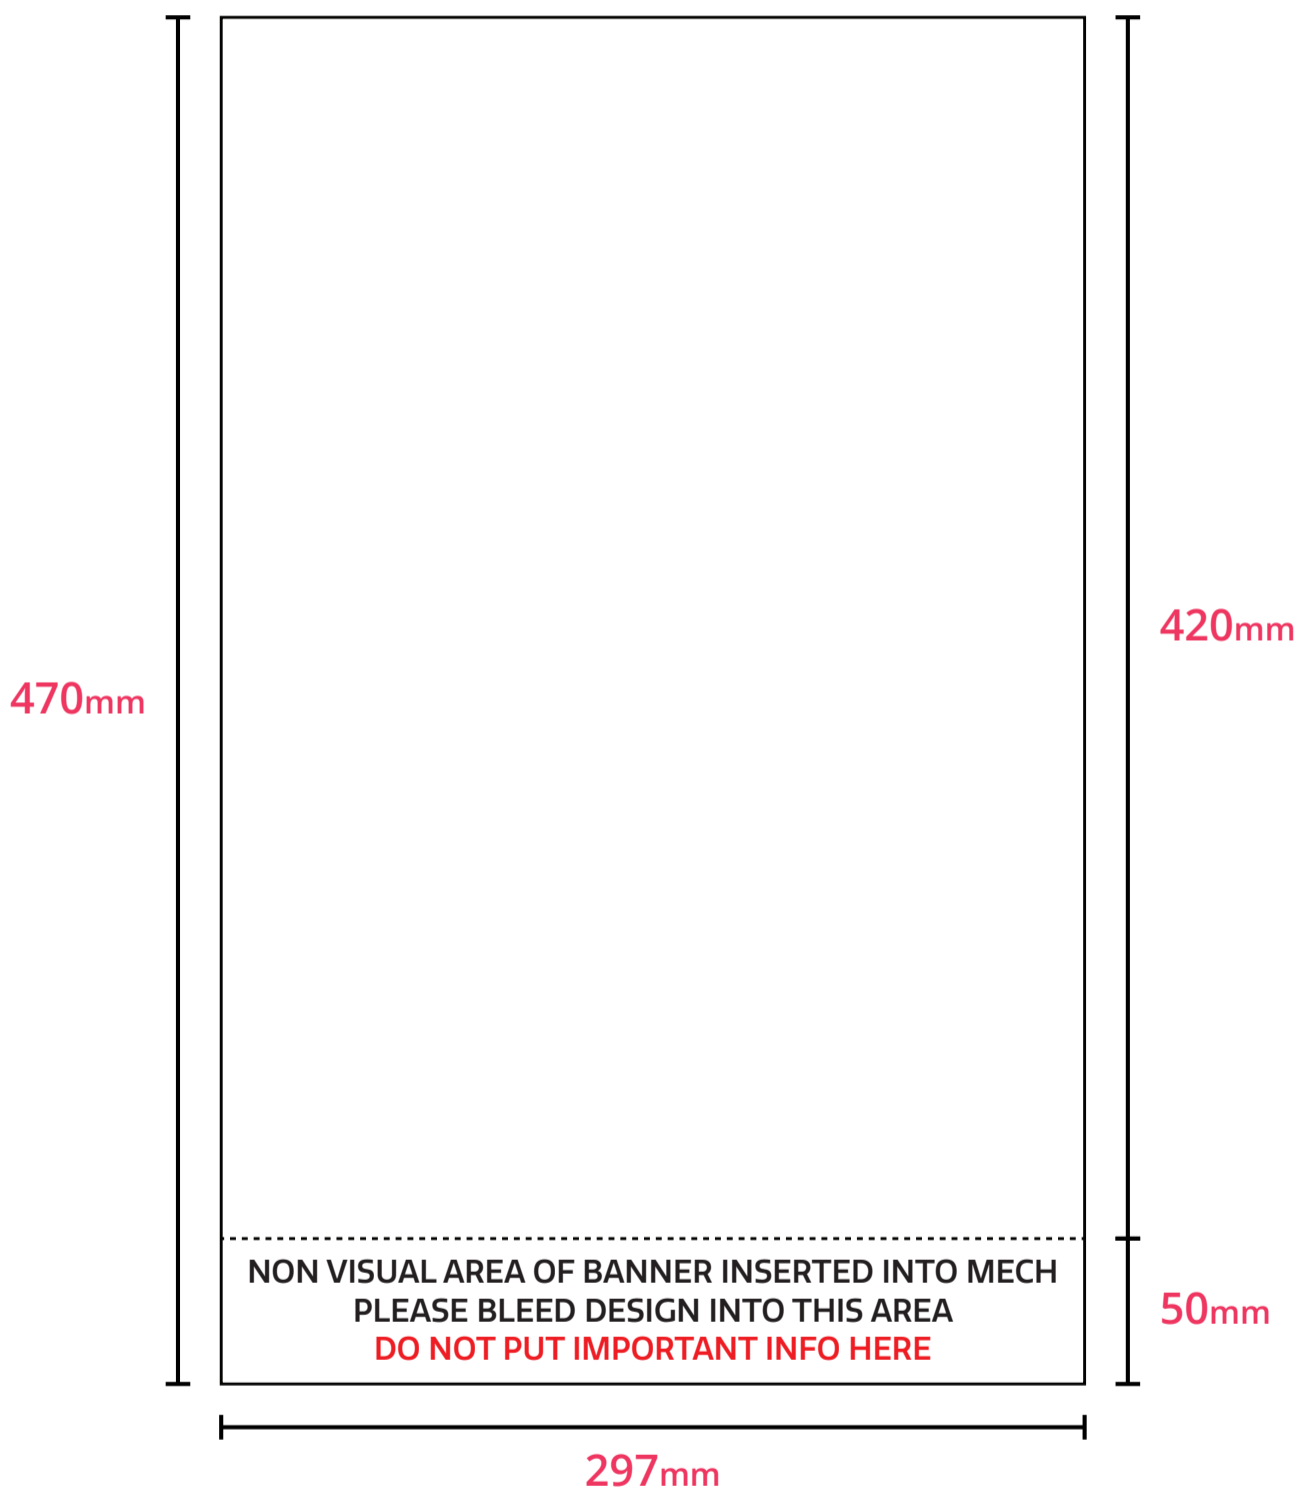

RESOURCE

DIVERSITY IN PRINT

ARTWORK GUIDELINES A3 ROLLER BANNER

FILE FORMATS

- Hi-res PDF - with all fonts embedded (recommended)
- Illustrator files - Ai, PDF, EPS

FILE SETUP

- Please name your file with the order reference & size
- Supply your artwork with crop marks
- For cut contour jobs, assign the cut as a spot colour and call it : CutContour

- 100 dpi @ full size
- 400 dpi @ 25% scale
- 1000 dpi @ 10% scale

BLEED

- 5mm to each edge

FILE TRANSFER

- The easiest way to supply your artwork is via email.
- Larger files can be sent using services such as WeTransfer or WeSendit.
- To send files via Dropbox, right click your file, select 'create a link' and send it to us.

RESOURCE

DIVERSITY IN PRINT

ARTWORK GUIDELINES A3 ROLLER BANNER

FILE SETUP

Please use template file below to ensure design requirements above are met:

- RESOURCE PRINT - A3 ROLLER BANNER - TEMPLATE.ai