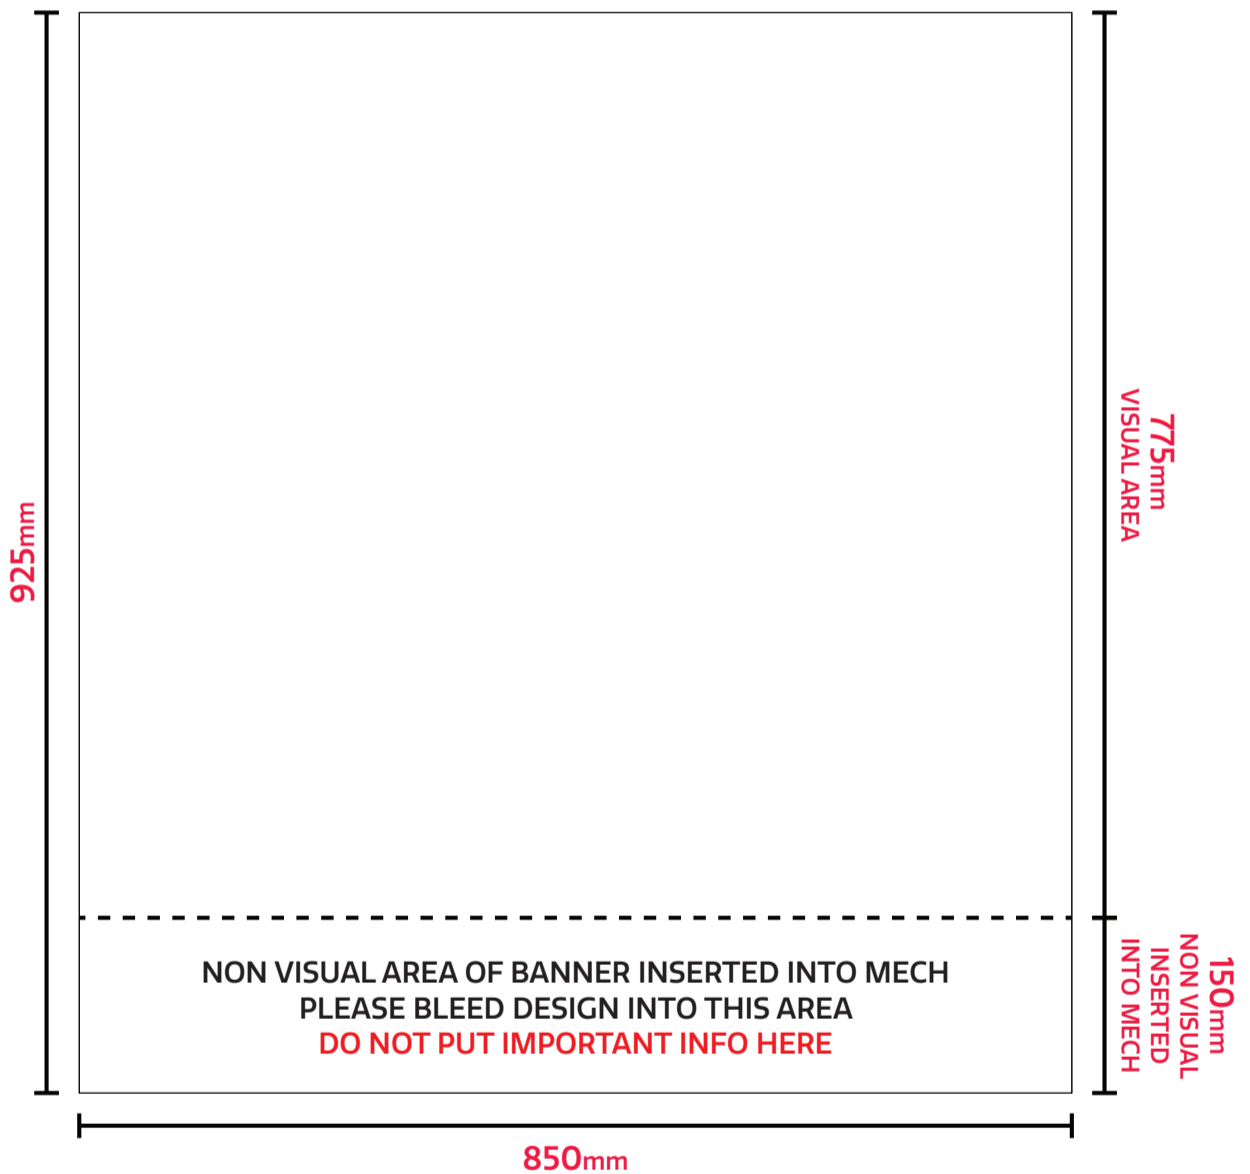

RESOURCE

DIVERSITY IN PRINT

ARTWORK GUIDELINES 850MM TABLE TOP ROLLER BANNER

FILE FORMATS

- Hi-res PDF - with all fonts embedded (recommended)
- Illustrator files - Ai, PDF, EPS

FILE SETUP

- Please name your file with the order reference & size
- Supply your artwork with crop marks
- For cut contour jobs, assign the cut as a spot colour and call it : CutContour

- 100 dpi @ full size
- 400 dpi @ 25% scale
- 1000 dpi @ 10% scale

BLEED

- 5mm to each edge

FILE TRANSFER

- The easiest way to supply your artwork is via email.
- Larger files can be sent using services such as WeTransfer or WeSendit.
- To send files via Dropbox, right click your file, select 'create a link' and send it to us.

RESOURCE

DIVERSITY IN PRINT

ARTWORK GUIDELINES 850MM TABLE TOP ROLLER BANNER

FILE SETUP

Please use template file below to ensure design requirements above are met:

- RESOURCE PRINT - 850MM TABLE TOP ROLLER BANNER - TEMPLATE.ai