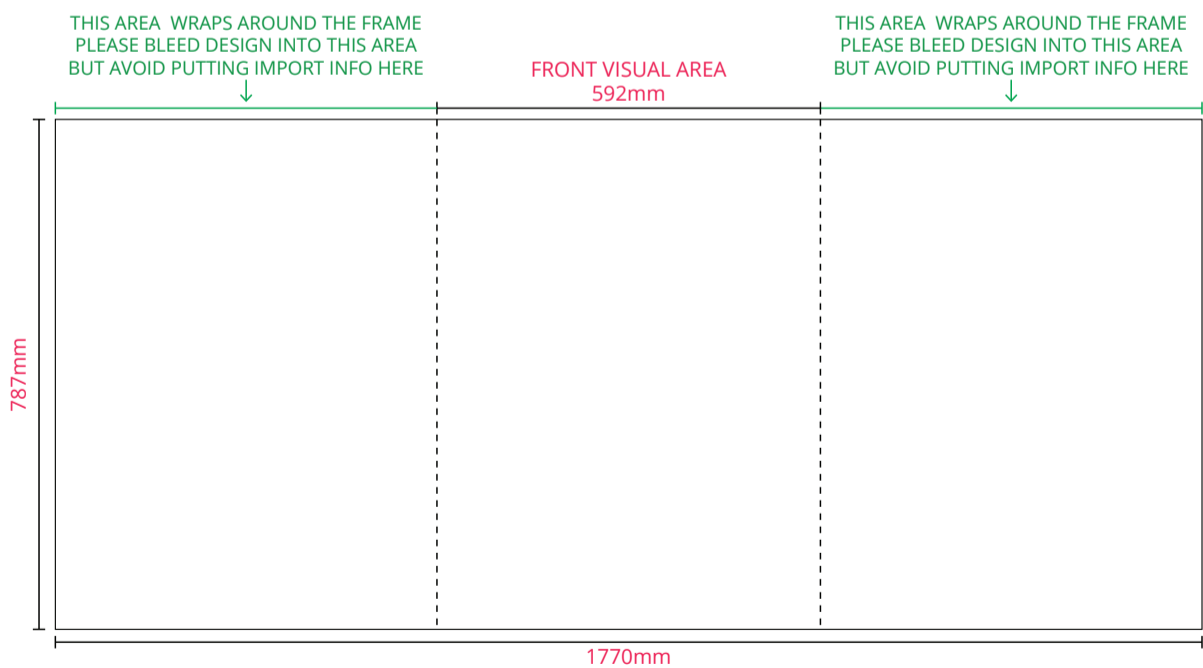

### RESOLUTION & SCALE

- 100 dpi @ full size
- 400 dpi @ 25% scale
- 1000 dpi @ 10% scale

### BLEED

- 5mm to each edge

## ARTWORK GUIDELINES 3X3 POP UP WITH DRUM WRAP