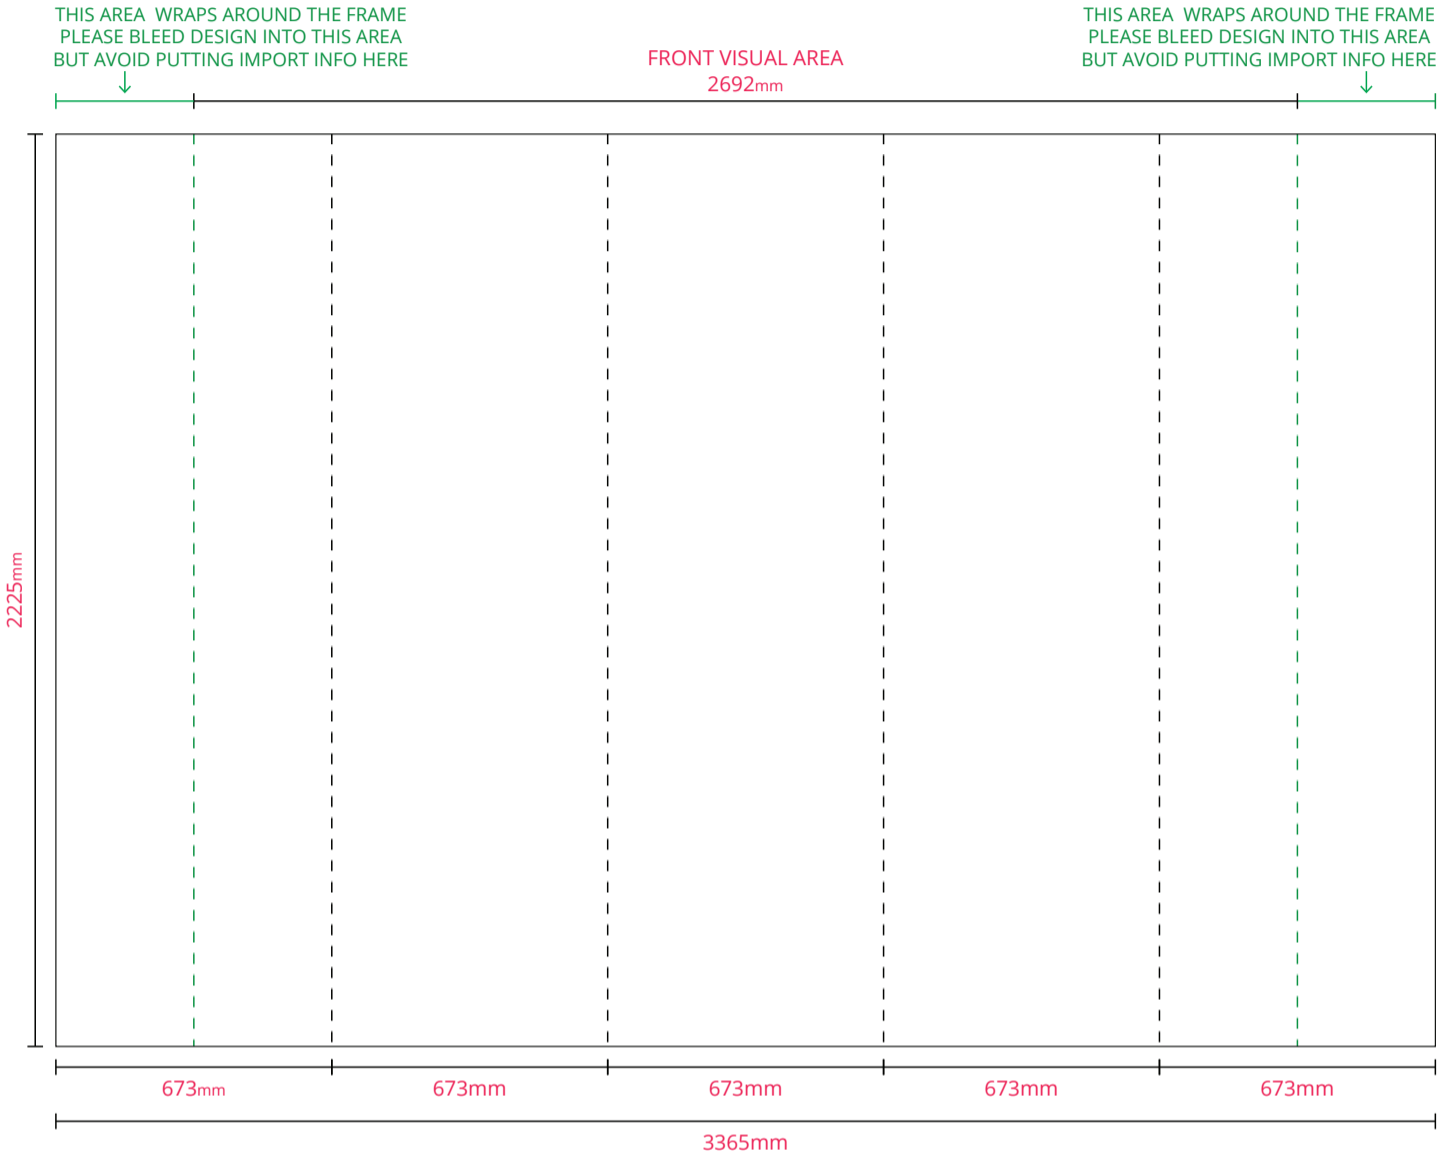

### RESOLUTION & SCALE

- 100 dpi @ full size
- 400 dpi @ 25% scale
- 1000 dpi @ 10% scale

### BLEED

- 5mm to each edge

## ARTWORK GUIDELINES 3X3 POP UP WITH DRUM WRAP